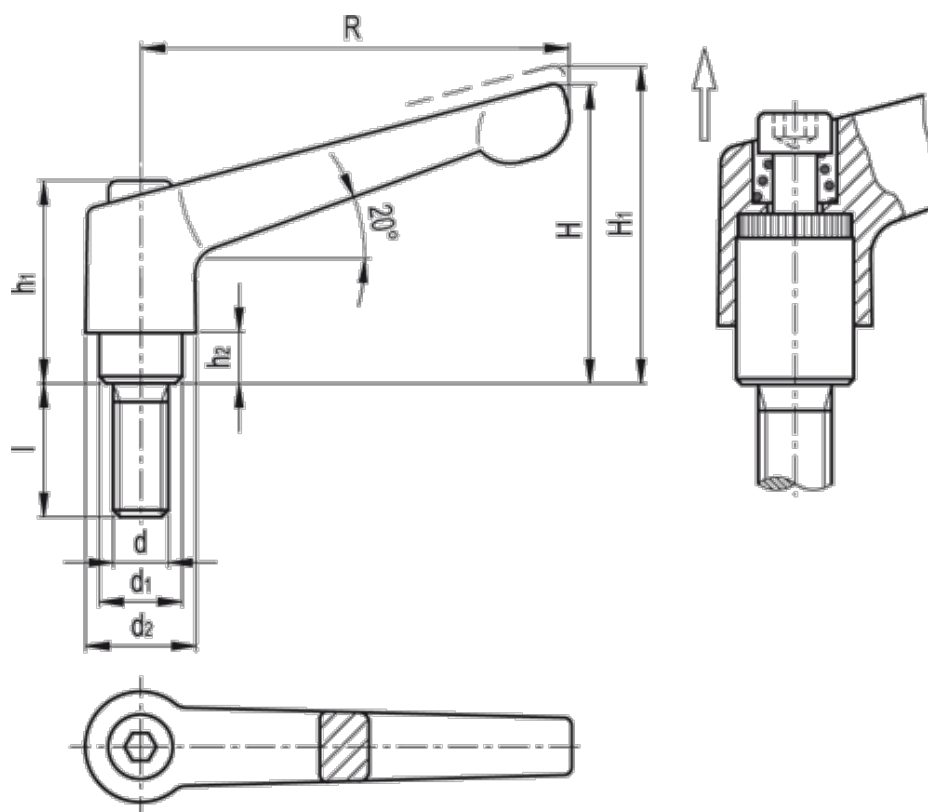

# Data Sheet

Article number: 2048896111

Description: E+G Adjustable handle  
GN 300.5-45-M6-32, st. steel

## Measures

d = M6	R = 45
d1 = 10.0	Weight (g) = 46
d2 = 13.0	
H = 35	
h1 = 24.5	
H1 = 38.5	
h2 = 4.0	
l = 32	